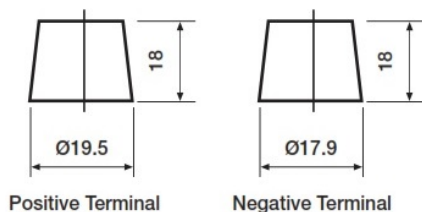

Weights & Measures

Mean Weight with Acid	46.4kg
-----------------------	--------

Container Features

Case Type	DIN B
Cell Layout	3
Hold Down	N
State of Charge Indicator	✓
Handles	✓
End Venting	✓
Semi-Traction Features	✓
Lid Type	SMF Double Lid

Technology

Flame Arrestor	✓
Technology	Ca/Ca
Separator	PE
Recommended Charge Rate	10A

Terminal Type

T1

Standard DIN Post

Positive Terminal

Negative Terminal

Cell Assembly Layout