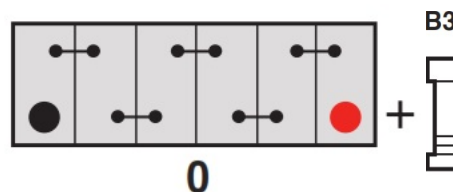

Yuasa Technical Data Sheet

Yuasa L28-EFB - Leisure Batteries

Performance

Voltage	12V
Capacity (20-hour)	75Ah
Cold Cranking Amps (EN1)	A

Dimensions

Length	278mm
Width	175mm
Height	190mm

Weights & Measures

Mean Weight with Acid	19.3kg
-----------------------	--------

Terminal Type

T1

Standard DIN Post

Positive Terminal

Negative Terminal

Cell Assembly Layout

Battery Hold-down

Data Sheet generated on 09/06/2020 - E&OE