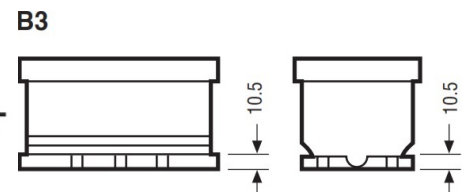

Yuasa Technical Data Sheet

Yuasa L28-EFB - Leisure Batteries

Performance

Voltage	12V
Capacity (20-hour)	75Ah
Cold Cranking Amps (EN1)	A

Dimensions

Length	278mm
Width	175mm
Height	190mm

Weights & Measures

Mean Weight with Acid	19.3kg
-----------------------	--------

Terminal Type

T1

Standard DIN Post

Positive Terminal

Negative Terminal

Cell Assembly Layout

Battery Hold-down

Data Sheet generated on 09/06/2020 - E&OE