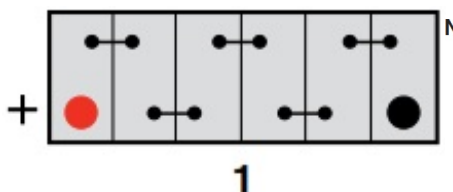

Technology

Flame Arrestor	✓
Technology	Ca/Ca
Separator	PE
Recommended Charge Rate	6A

Terminal Type

T1

Standard DIN Post

Cell Assembly Layout

Battery Hold-down

Data Sheet generated on 09/06/2020 - E&OE