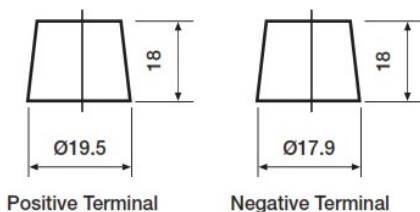

Yuasa Technical Data Sheet

Yuasa L35-115 - Leisure Batteries

Performance

Voltage	12V
Capacity (20-hour)	115Ah
Cold Cranking Amps (EN1)	750A

Dimensions

Length	350mm
Width	174mm
Height	224mm

Weights & Measures

Mean Weight with Acid	25.4kg
Acid Volume	4.9 litres

Container Features

Case Type	Euro Compact Low Kamina
Cell Layout	1
Hold Down	N
State of Charge Indicator	✓
Handles	✓
End Venting	✓
Lid Type	Central Venting

Technology

Flame Arrestor	✓
Technology	Ca/Ca
Separator	PE
Recommended Charge Rate	6A

Terminal Type

T1

Standard DIN Post

Cell Assembly Layout

Battery Hold-down

Data Sheet generated on 09/06/2020 - E&OE