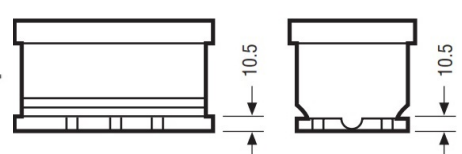

Data Sheet generated on 09/06/2020 - E&OE