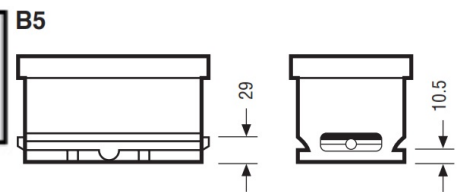

Yuasa Technical Data Sheet

Yuasa M26-EFB - Marine Batteries

Performance

Voltage	12V
Capacity (20-hour)	80Ah
Cold Cranking Amps (EN1)	600A
Marine Cranking Amps (MCA)	780A
Watt Hour	960Wh

Dimensions

Length	260mm
Width	174mm
Height	225mm

Weights & Measures

Mean Weight with Acid	19.7kg
-----------------------	--------

Container Features

Case Type	GR24 BCI
Cell Layout	1
Hold Down	B5
State of Charge Indicator	✓
Handles	✓
End Venting	✓
Semi-Traction Features	✓
Lid Type	SMF Double Lid

Technology

Flame Arrestor	✓
Technology	Ca/Ca
Separator	PE
Recommended Charge Rate	6A

Terminal Type

Cell Assembly Layout

Battery Hold-down

Data Sheet generated on 16/08/2023 - E&OE