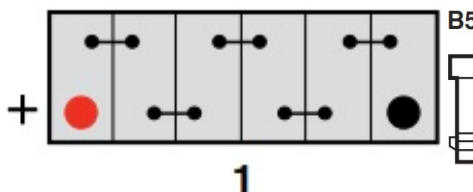

Yuasa Technical Data Sheet

Yuasa M26-EFB - Marine Batteries

Performance

Voltage	12V
Capacity (20-hour)	80Ah
Cold Cranking Amps (EN1)	600A
Marine Cranking Amps (MCA)	780A
Watt Hour	960Wh

Dimensions

Length	260mm
Width	174mm
Height	225mm

Weights & Measures

Mean Weight with Acid	19.7kg
-----------------------	--------

Container Features

Case Type	GR24 BCI
Cell Layout	1
Hold Down	B5
State of Charge Indicator	✓
Handles	✓
End Venting	✓
Semi-Traction Features	✓
Lid Type	SMF Double Lid

Technology

Flame Arrestor	✓
Technology	Ca/Ca
Separator	PE
Recommended Charge Rate	6A

Terminal Type

Cell Assembly Layout

Battery Hold-down

Data Sheet generated on 16/08/2023 - E&OE