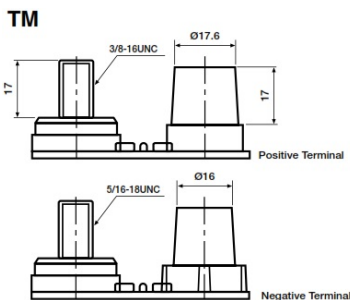

Yuasa Technical Data Sheet

Yuasa M26-EFB - Marine Batteries

Performance

Voltage	12V
Capacity (20-hour)	80Ah
Cold Cranking Amps (EN1)	600A
Marine Cranking Amps (MCA)	780A
Watt Hour	960Wh

Dimensions

Length	260mm
Width	174mm
Height	225mm

Weights & Measures

Mean Weight with Acid	19.7kg
-----------------------	--------

Container Features

Case Type	GR24 BCI
Cell Layout	1
Hold Down	B5
State of Charge Indicator	✓
Handles	✓
End Venting	✓
Semi-Traction Features	✓
Lid Type	SMF Double Lid

Technology

Flame Arrestor	✓
Technology	Ca/Ca
Separator	PE
Recommended Charge Rate	6A

Terminal Type

Cell Assembly Layout

Battery Hold-down

Data Sheet generated on 16/08/2023 - E&OE