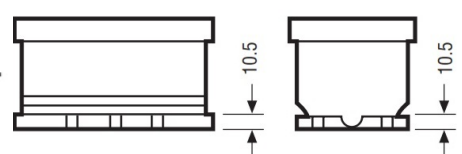

Mean Weight with Acid	19.8kg
-----------------------	--------

Container Features

Case Type	L4
Hold Down	B3
State of Charge Indicator	✓
Handles	✓
Lid Type	SMF Double Lid

Technology

Technology	Ca/Ca
Separator	PE
Recommended Charge Rate	4A
Performance Marking	W4-C2-V3-E1

Terminal Type

T1

Standard DIN Post

Positive Terminal

Negative Terminal

Cell Assembly Layout

B3

Data Sheet generated on 08/06/2020 - E&OE