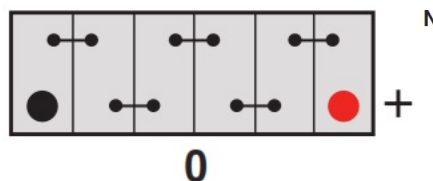

Weights & Measures

Mean Weight with Acid	19.3kg
Acid Volume	4.4 litres

Container Features

Case Type	D26 JIS EFB (S85/S95)
Terminal Type	T1
Hold Down	N
Lid Type	Raised Plug

Technology

Flame Arrestor	✓
Technology	Ca/Ca
Separator	PE
Recommended Charge Rate	4A
Performance Marking	W3-C2-V3-M1

Terminal Type

T1

Standard DIN Post

Cell Assembly Layout

Battery Hold-down

Data Sheet generated on 09/06/2020 - E&OE